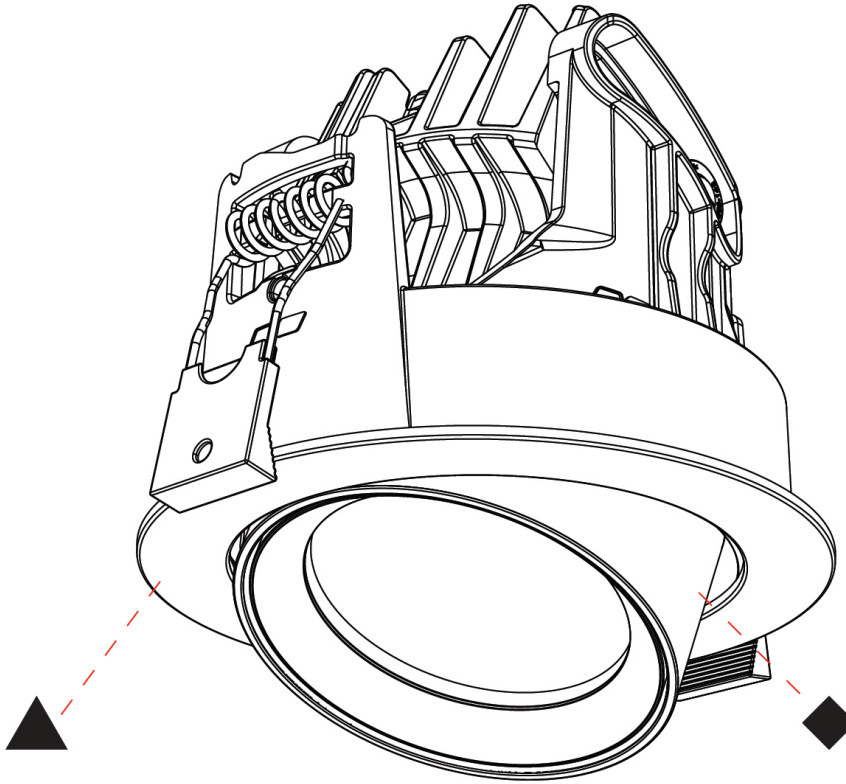

CENTRIQ ROUND ADJUSTABLE RECESSED

A35976-

PROJECT	_____
TYPE	_____
SPECIFIER	_____
QUANTITY	_____
DATE	_____