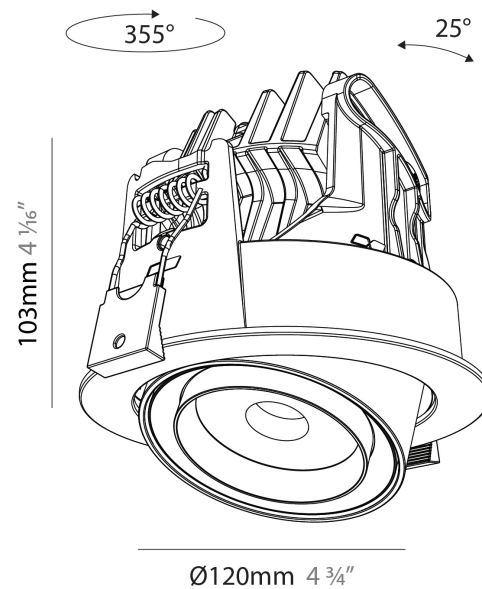

GENERAL

Series: Centriq
Subseries: Centriq Round Flex Adjustable
Brand: Prolicht
Division: Architectural
Mounting Type: Recessed
Mounting Location: Ceiling
Subcategory: Spots

PHYSICAL

Shape: Cylinder
Diameter (mm): 120
Diameter (in): 4 3/4
Height (mm): 105
Height (in): 4 1/8
Min. Recessing Depth (mm): 120
Min. Recessing Depth (in): 4 3/4
Light Distribution: Adjustable / Direct
Weight (kg): 0.666
Fixture Finish: SSR / BKV / CWI / CRY / HAB / LAG / UFT / ITA / RUA / RUR / MIC / FTG / MYG / TWT / LOD / PUS / FRO / FUP / KIA / POP / BLS / SPG / MEY / GOH / GUM / CHC / COM / ABZ / JAG / OBR / MOS / ROR
Fixture Material: Aluminum
Cut-out Measurements: Dia. 112mm / 4 7/16"

ELECTRICAL

Lamp Type: LED (Zhaga Standard)
Input Wattage (W): 20.5
Total Output Wattage (W): 18.1
Dimming: Tri-Mode (Non-Dimming and Phase Dimming (120Vac only) and 0-10V Dimming)
Driver Included: Yes
Driver Location: Recessed Housing
Driver Type: Constant Current - Universal
Driver Class: Class 2
Housing: ENCP 3
Input Voltage (V): 120 - 277
Constant Current (MA): 500

LED

Color Temperature (°K): 2700 / 3000 / 3500 / 4000
Max. Delivered Lumen (lm): 1201 / 1294 / 1346 / 1373
Nominal Lumen (lm): 1668 / 1797 / 1869 / 1907
CRI: >90 CRI
Lamp Life (hrs): 50000

OPTICAL

Beam Angle: 18 - 46
Adjustability: Rotational 350° / Tilt 25°

RATINGS AND CERTIFICATIONS

Certified By: CSA Certified to UL and CSA Standards
IP rating: IP20