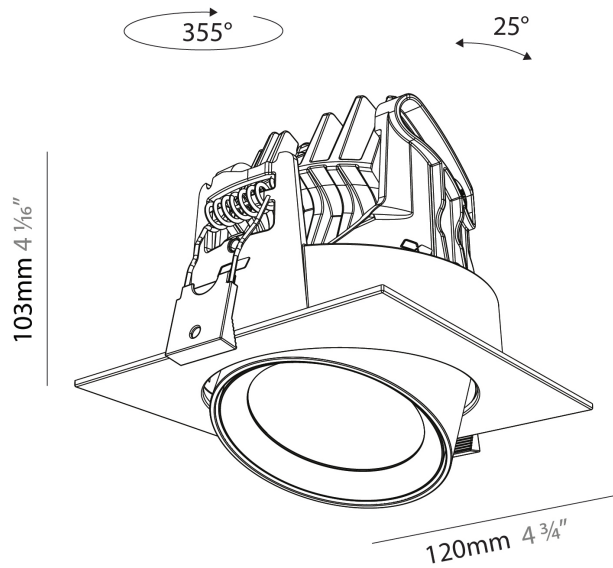

PHYSICAL

Shape: Cylinder
Diameter (mm): 120
Diameter (in): 4 ¾
Length (mm): 120
Length (in): 4 ¾
Height (mm): 105
Height (in): 4 ⅙
Min. Recessing Depth (mm): 120
Min. Recessing Depth (in): 4 ¾
Light Distribution: Adjustable / Direct
Weight (kg): 0.665
Diffuser: Lens Pack - No Lens / Opal / Linear Spread Lens / Honeycomb / Spread Lens
Fixture Finish: SSR / BKV / CWI / CRY / HAB / LAG / UFT / ITA / RUA / RUR / MIC / FTG / MYG / TWT / LOD / PUS / FRO / FUP / KIA / POP / BLS / SPG / MEY / GOH / GUM / CHC / COM / ABZ / JAG / OBR / MOS / ROR
Fixture Material: Aluminum
Cut-out Measurements: Dia. 112mm / 4 7/16"

ELECTRICAL

Lamp Type: LED (Zhaga Standard)
Input Wattage (W): 20.5
Total Output Wattage (W): 18.1
Dimming: Tri-Mode (Non-Dimming and Phase Dimming (120Vac only) and 0-10V Dimming)
Driver Included: Yes
Driver Location: Recessed Housing
Driver Type: Constant Current - Universal
Driver Class: Class 2
Input Voltage (V): 120 - 277
Constant Current (MA): 500

LED

Color Temperature (°K): 2700 / 3000 / 3500 / 4000
Max. Delivered Lumen (lm): 1432 / 1542 / 1432 / 1636
Nominal Lumen (lm): 1668 / 1797 / 1668 / 1907
CRI: >90 CRI
Lamp Life (hrs): 50000

OPTICAL

Reflector: 10
Adjustability: Rotational 350° / Tilt 25°

RATINGS AND CERTIFICATIONS

Certified By: CSA Certified to UL and CSA Standards
IP rating: IP20